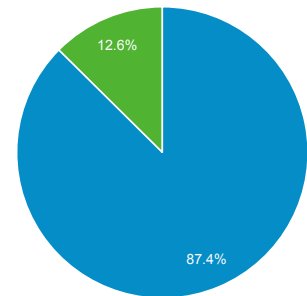

## Audience Overview

All Users  
100.00% Sessions

### Overview

■ New Visitor ■ Returning Visitor

Operating System	Sessions	% Sessions
1. Windows	102	71.33%
2. Macintosh	38	26.57%
3. Linux	2	1.40%
4. Android	1	0.70%